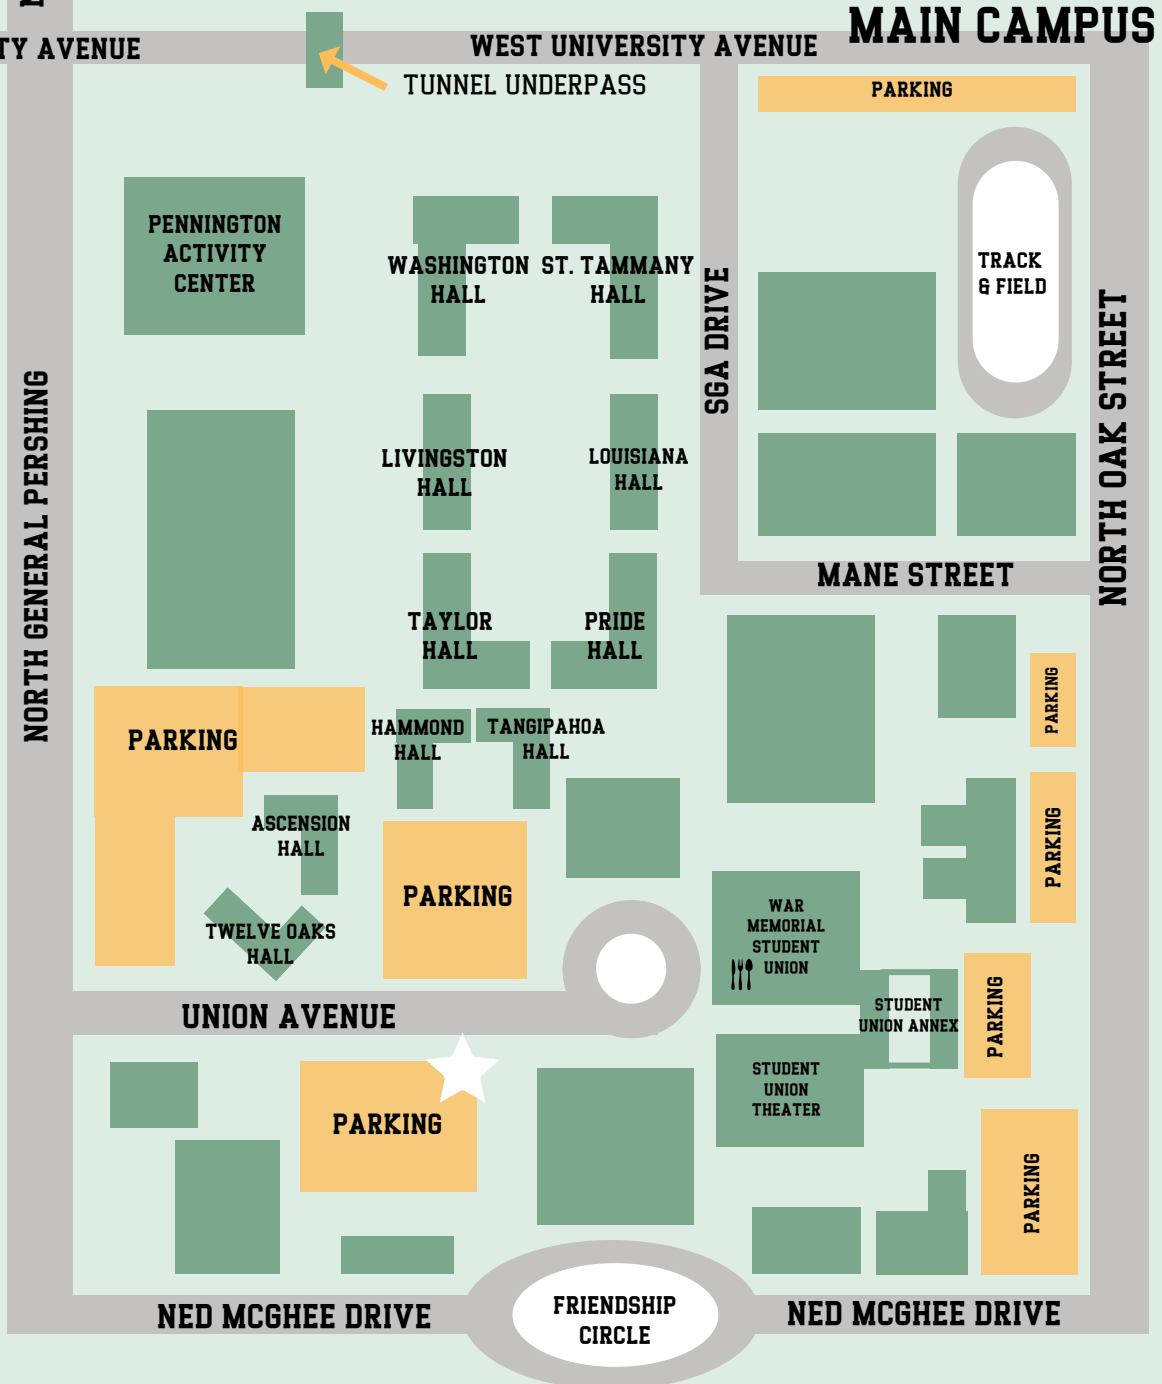

NORTH CAMPUS

Welcome to

LION LANE

UNIVERSITY CENTER

NORTH GENERAL PERSHING

WEST UNIVERSITY AVENUE

WEST UNIVERSITY AVENUE

MAIN CAMPUS

CAMPUS MAP

IF COMING FROM I-55.
 TAKE WARDLINE ROAD/UNIVERSITY AVENUE EXIT. HEAD EAST ON UNIVERSITY AVENUE. TAKE A RIGHT ONTO NORTH GENERAL PERSHING. THEN TAKE A LEFT ONTO UNION AVENUE. COACH/SPONSOR CAN BE DROPPED OFF UNDER THE OVERHANG ON THE WEST SIDE OF THE STUDENT UNION.

IF COMING FROM I-12.
 TAKE PONCHATOULA/HAMMOND EXIT. HEAD NORTH DOWN RAILROAD AVENUE. TAKE RIGHT ONTO NORTH OAK STREET. HEAD NORTH AND TAKE A RIGHT ON NED MCGHEE DRIVE THROUGH FRIENDSHIP CIRCLE. TAKE A LEFT ON NORTH GENERAL PERSHING STREET. THEN TAKE A RIGHT ONTO UNION AVENUE. COACH/SPONSOR CAN BE DROPPED OFF UNDER THE OVERHANG ON THE WEST SIDE OF THE STUDENT UNION.